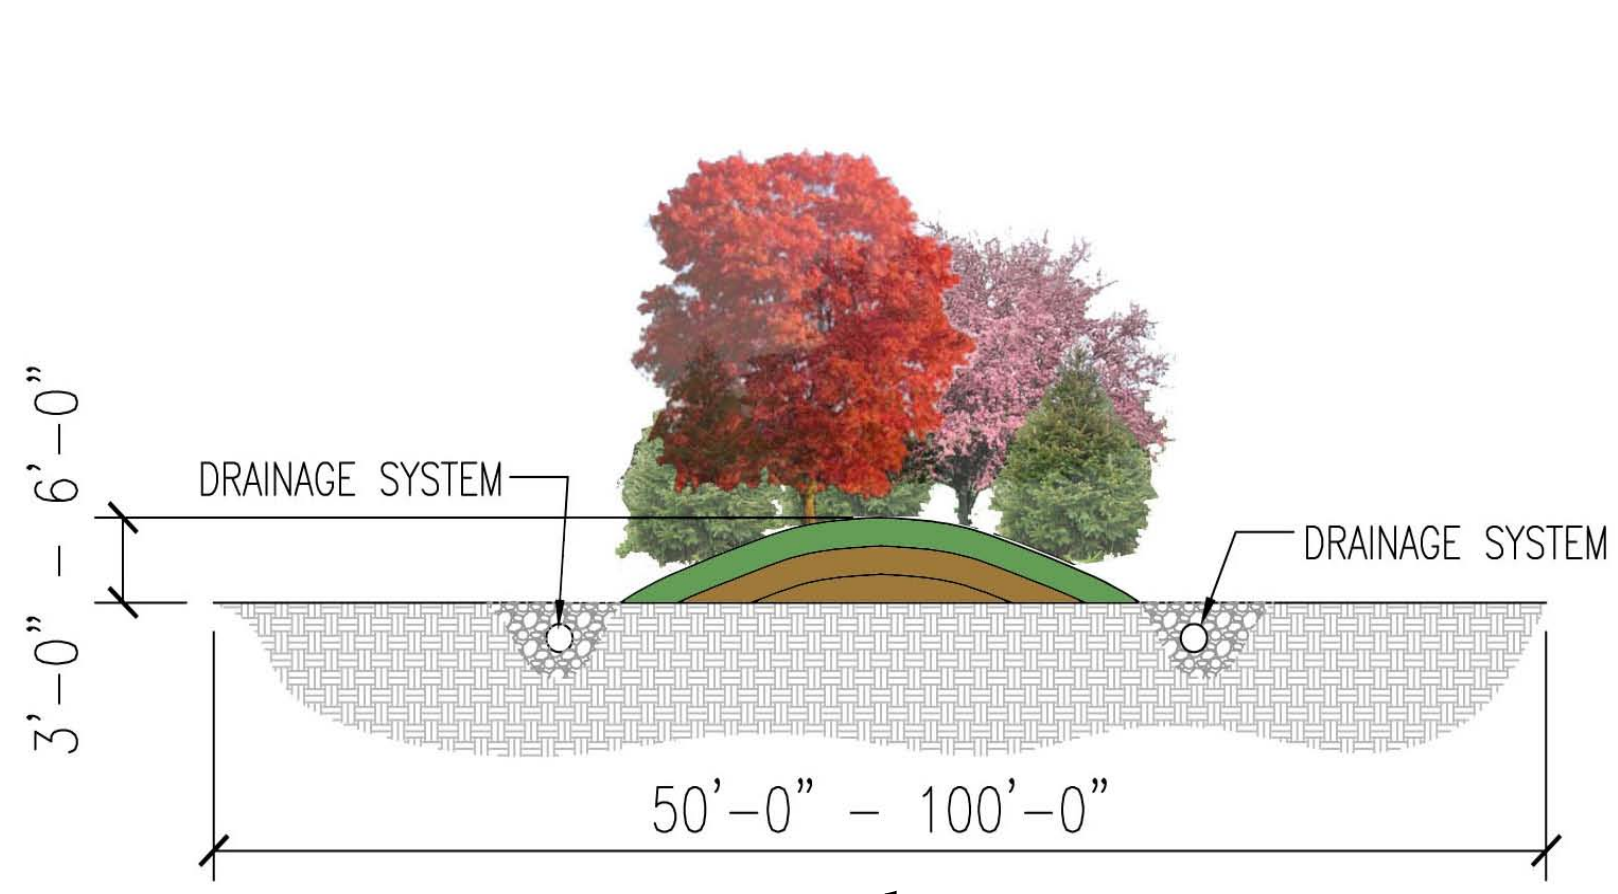

MENSCH
Capital Partners, LLC

Clubhouse Event Space

JULY 2014

A Traditional Neighborhood
in the heart of Amherst.

Neighborhood Center

Medical & Professional Office Park

Berm Elevation View

Berm Plan View