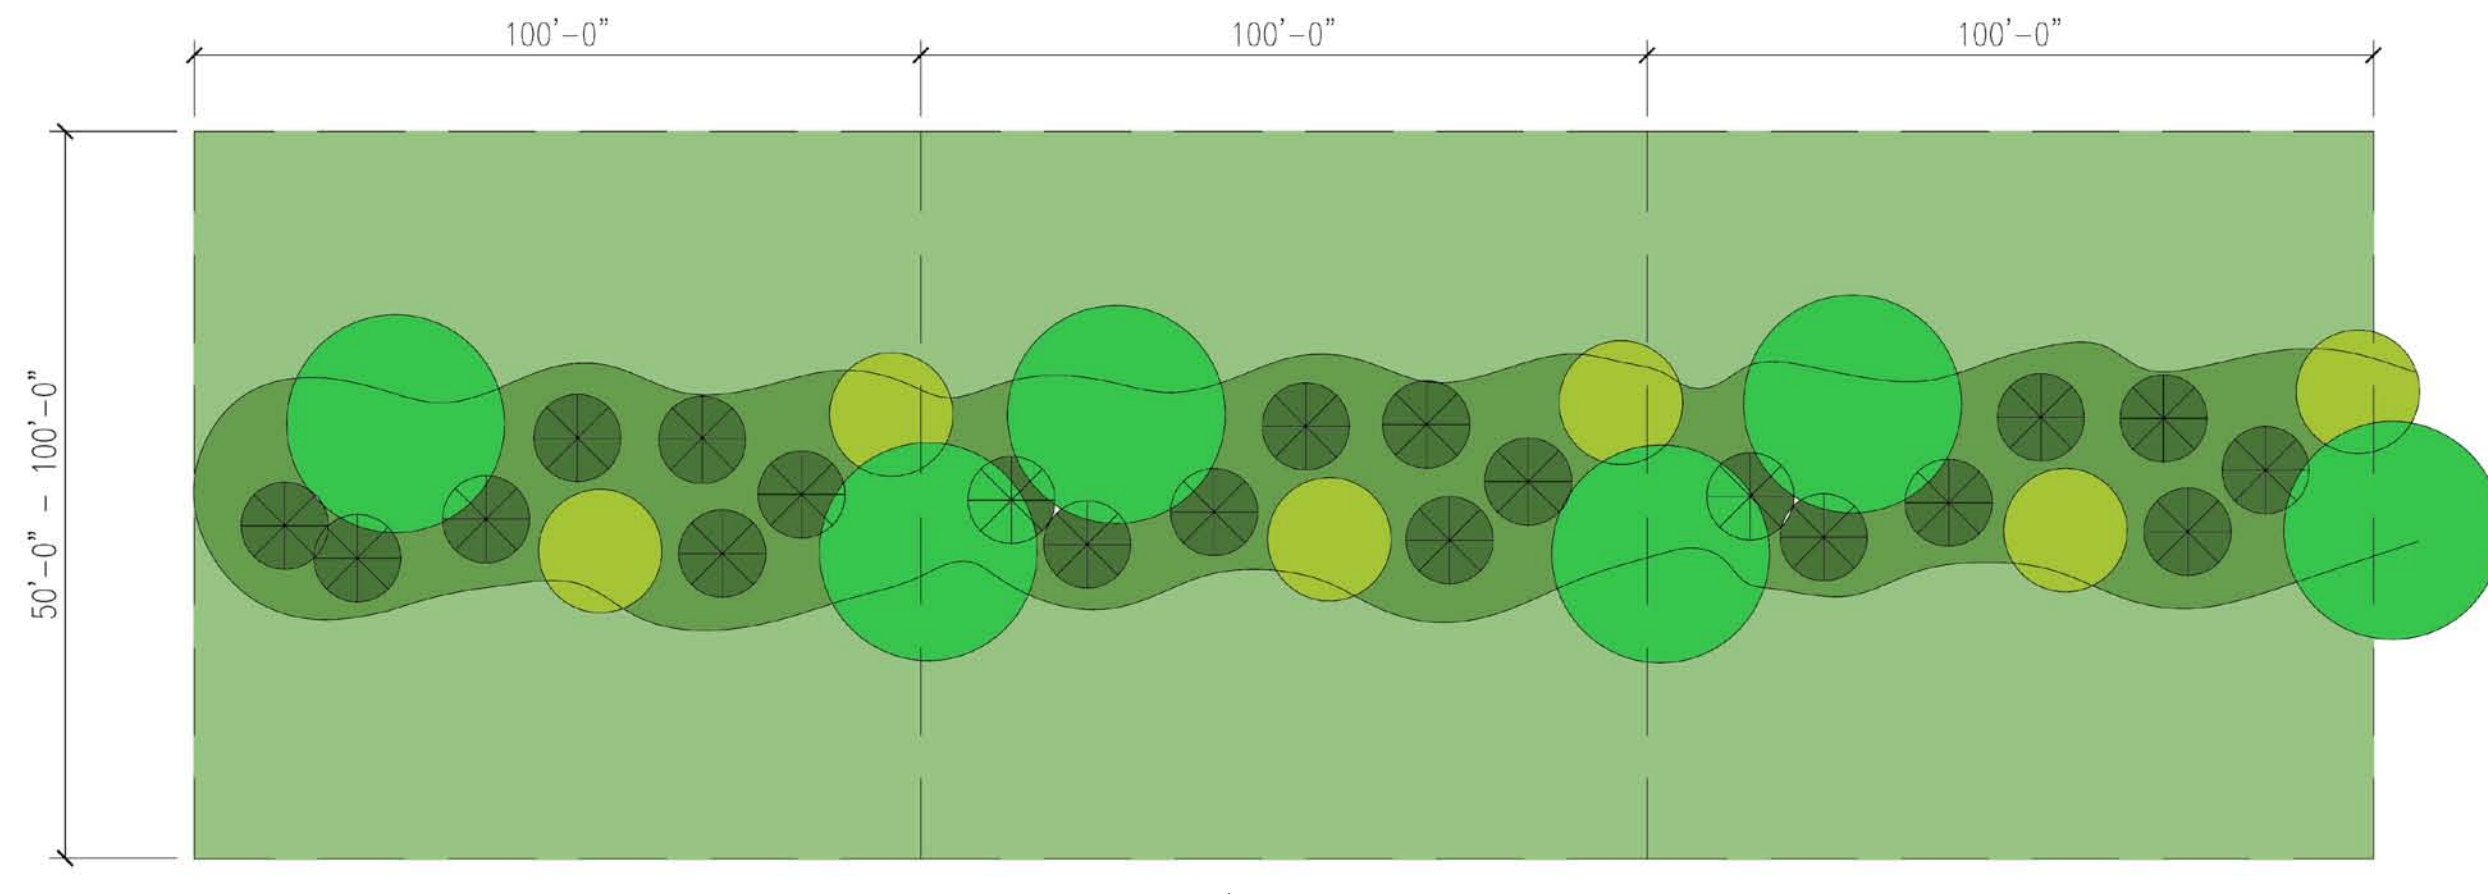

MENSCH
Capital Partners, LLC

Clubhouse Event Space

JULY 2014

A Traditional Neighborhood
in the heart of Amherst.

Neighborhood Center

Medical & Professional Office Park

Berm Elevation View

Berm Plan View