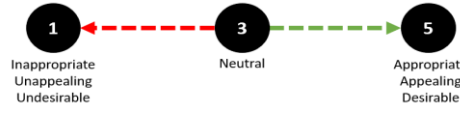

VISUAL PREFERENCE SURVEY (VPS) DATA AT ALL 10 NEIGHBORHOOD MEETINGS & OTHER EVENTS (VIA HARD COPY & TEXTING)

A Visual Preference Survey (VPS) was used to solicit community-based input as an interactive way to view/rate design preferences in 10 different neighborhoods throughout the Town. Meeting participants were shown a series of images (just examples - none are proposed in the Town) with a range of styles, architecture, characteristics, and layouts. Each person was asked to rate each image on a scale of 1 to 5 (1 being undesirable & 5 being desirable - see scale below) based on their opinion / "gut reaction" on whether that particular building would be appropriate in their neighborhood. There were two ways in which participants could vote - via a paper ballot or via a text message that was registered with an online polling system. The results from both these forms of responses were combined and are shown below for each image at each of the 10 neighborhood meetings, along with results from other meetings/events where the VPS images were shown.

Note: Images 5, 7, 13, 14, 22, 24, 29 and 32 were changed after the Snyder meeting. The last seven (7) neighborhood meetings were shown these new images. The gray color indicates that no scores were recorded because the image was not shown at that meeting.