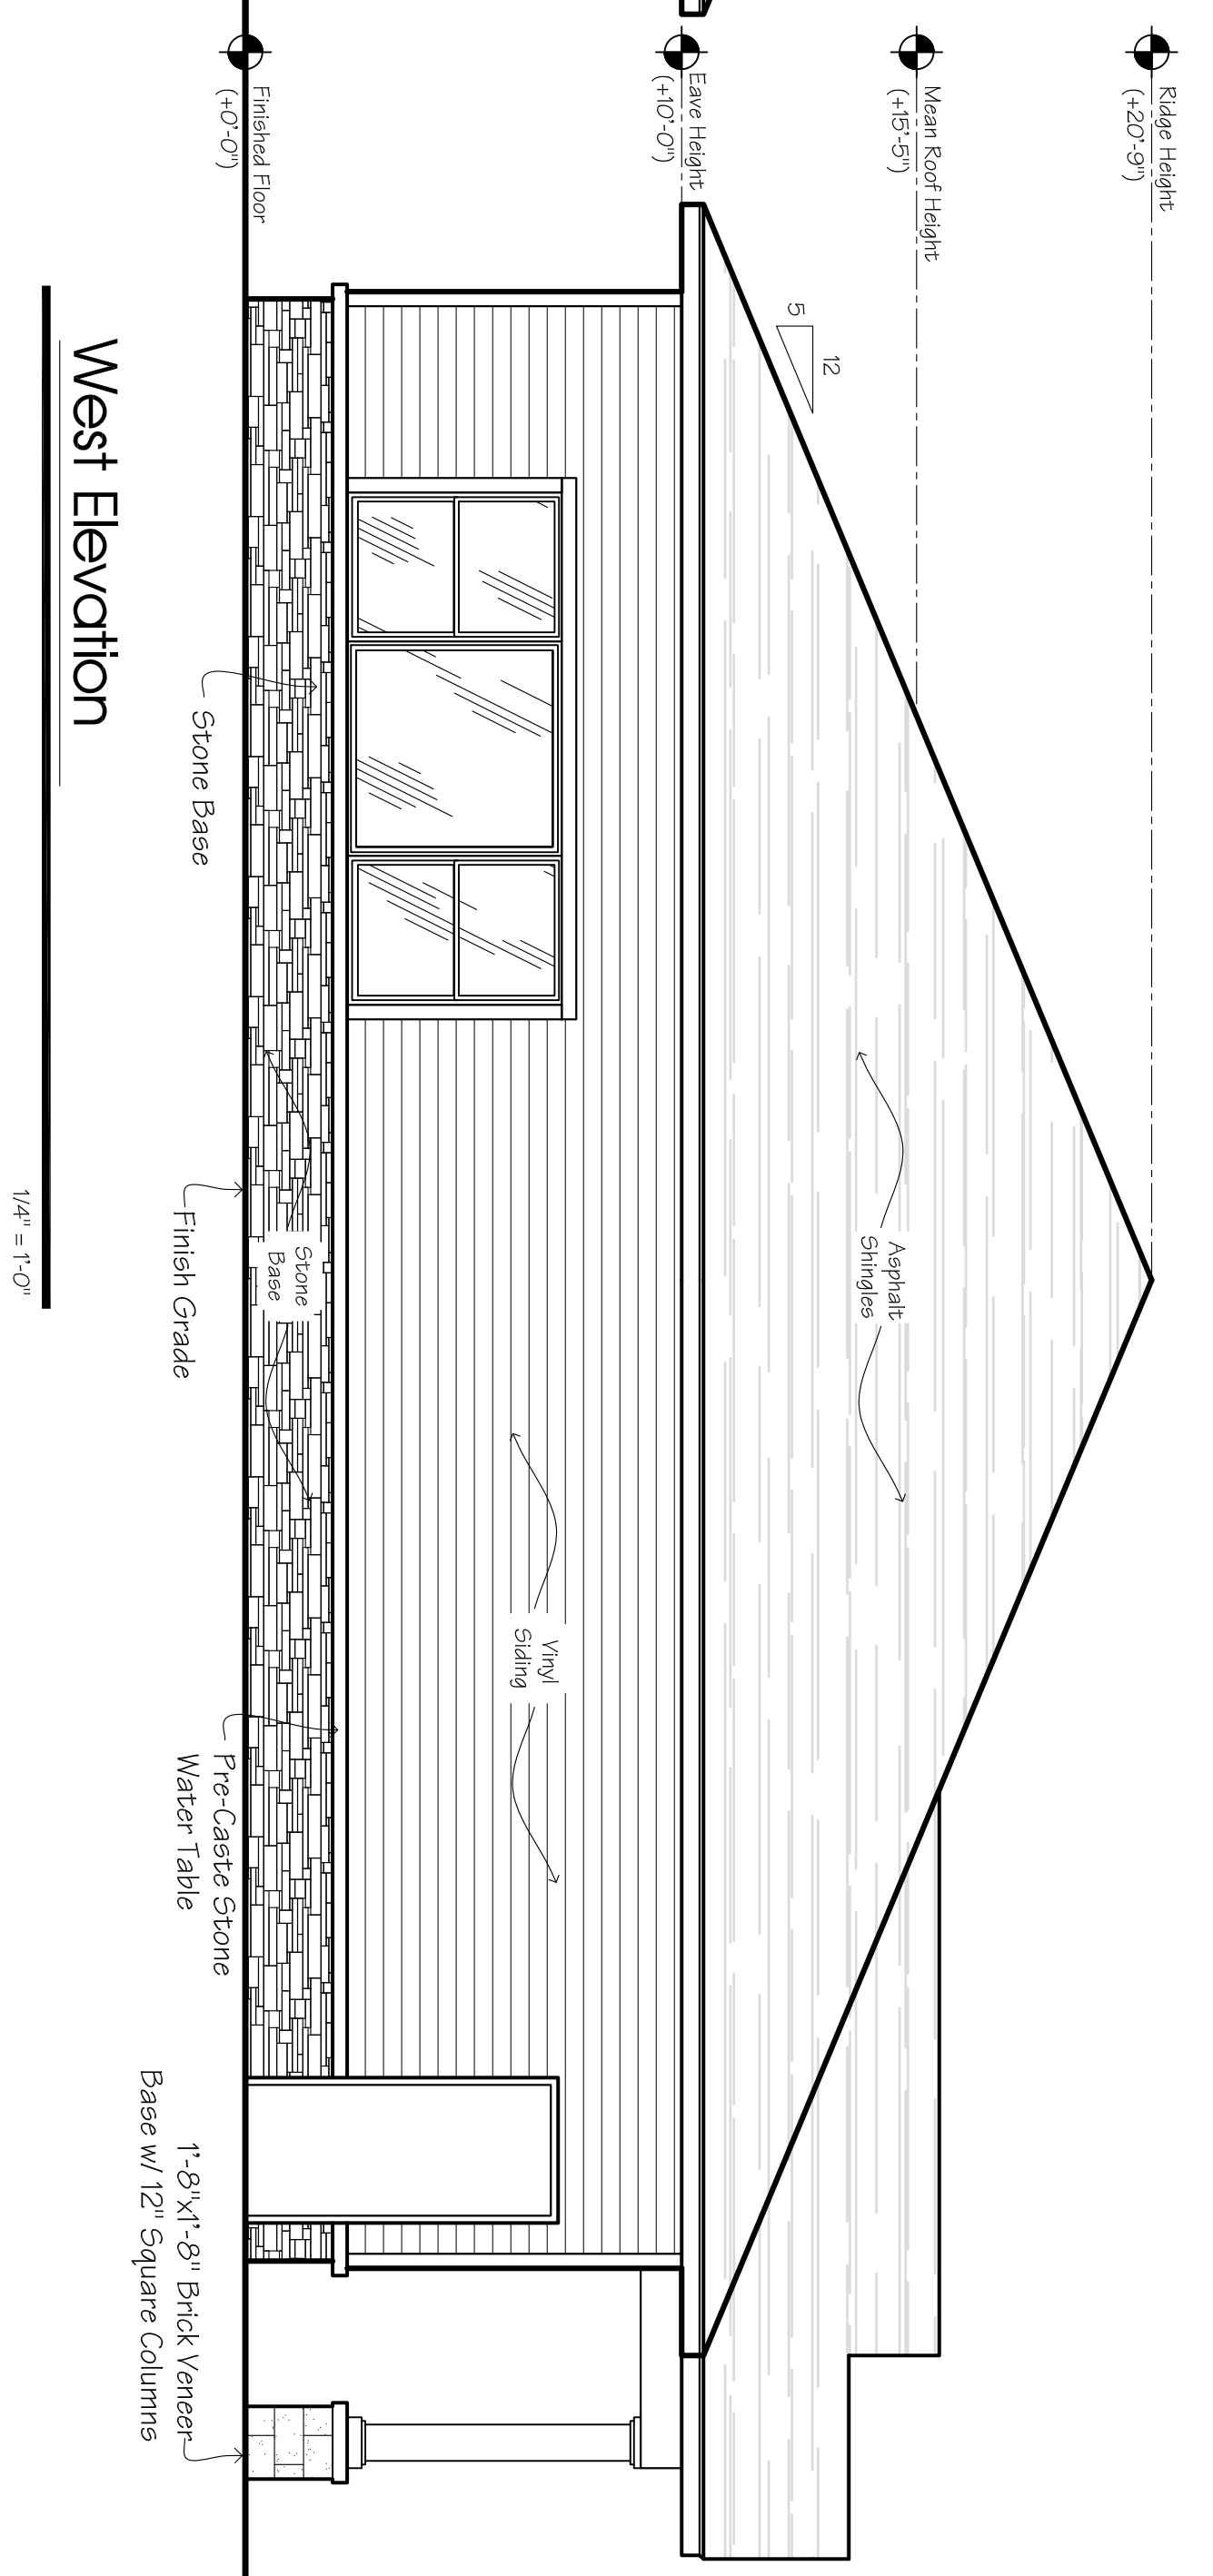

North Elevation

1/4" = 1'-0"

East Elevation

1/4" = 1'-0"

South Elevation

1/4" = 1'-0"

West Elevation

1/4" = 1'-0"

# Clubhouse Concept Elevations

Dodge Road Getzville, NY

3/20/2023