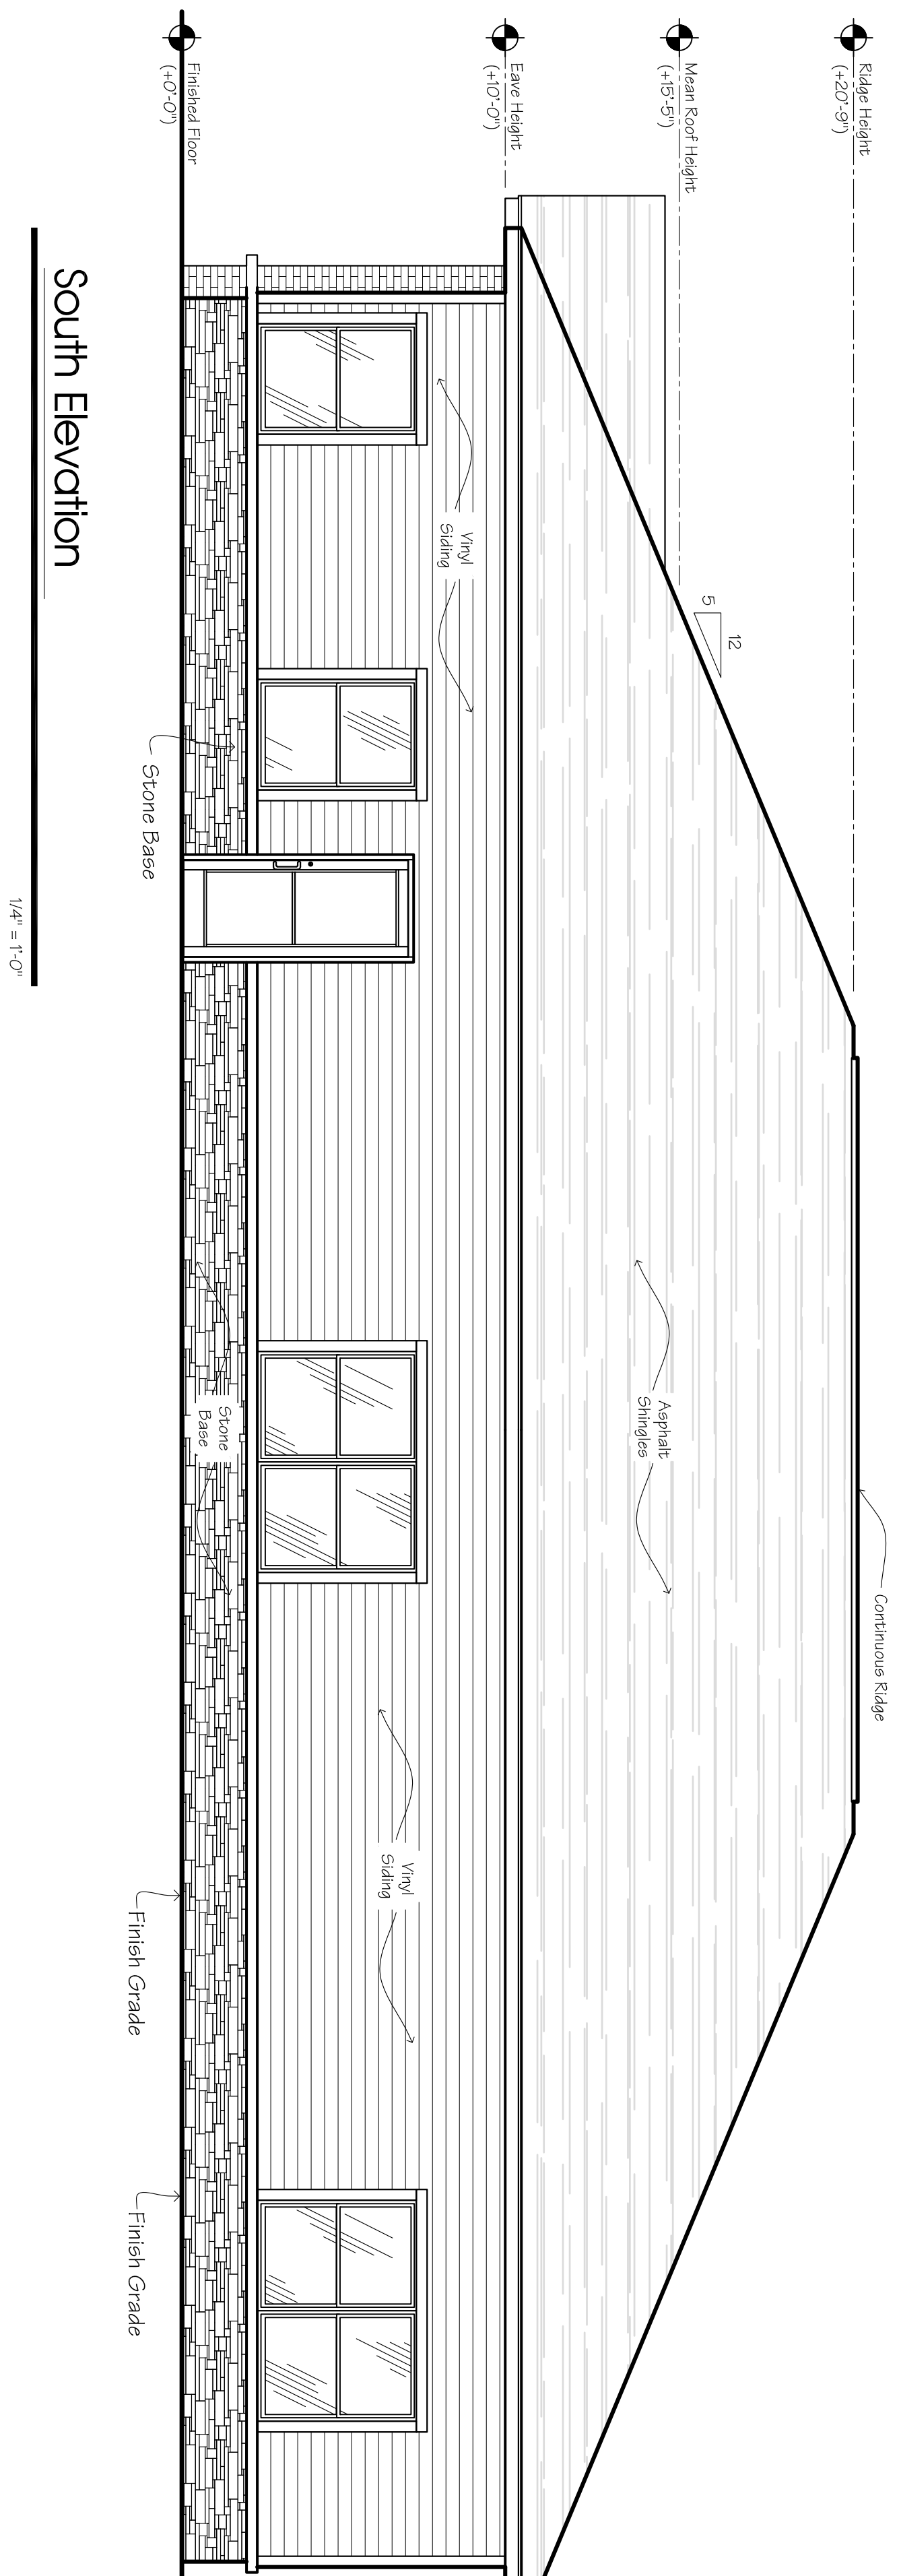

North Elevation

1/4" = 1'-0"

East Elevation

1/4" = 1'-0"

South Elevation

1/4" = 1'-0"

West Elevation

1/4" = 1'-0"

# Clubhouse Concept Elevations

Dodge Road Getzville, NY

3/20/2023