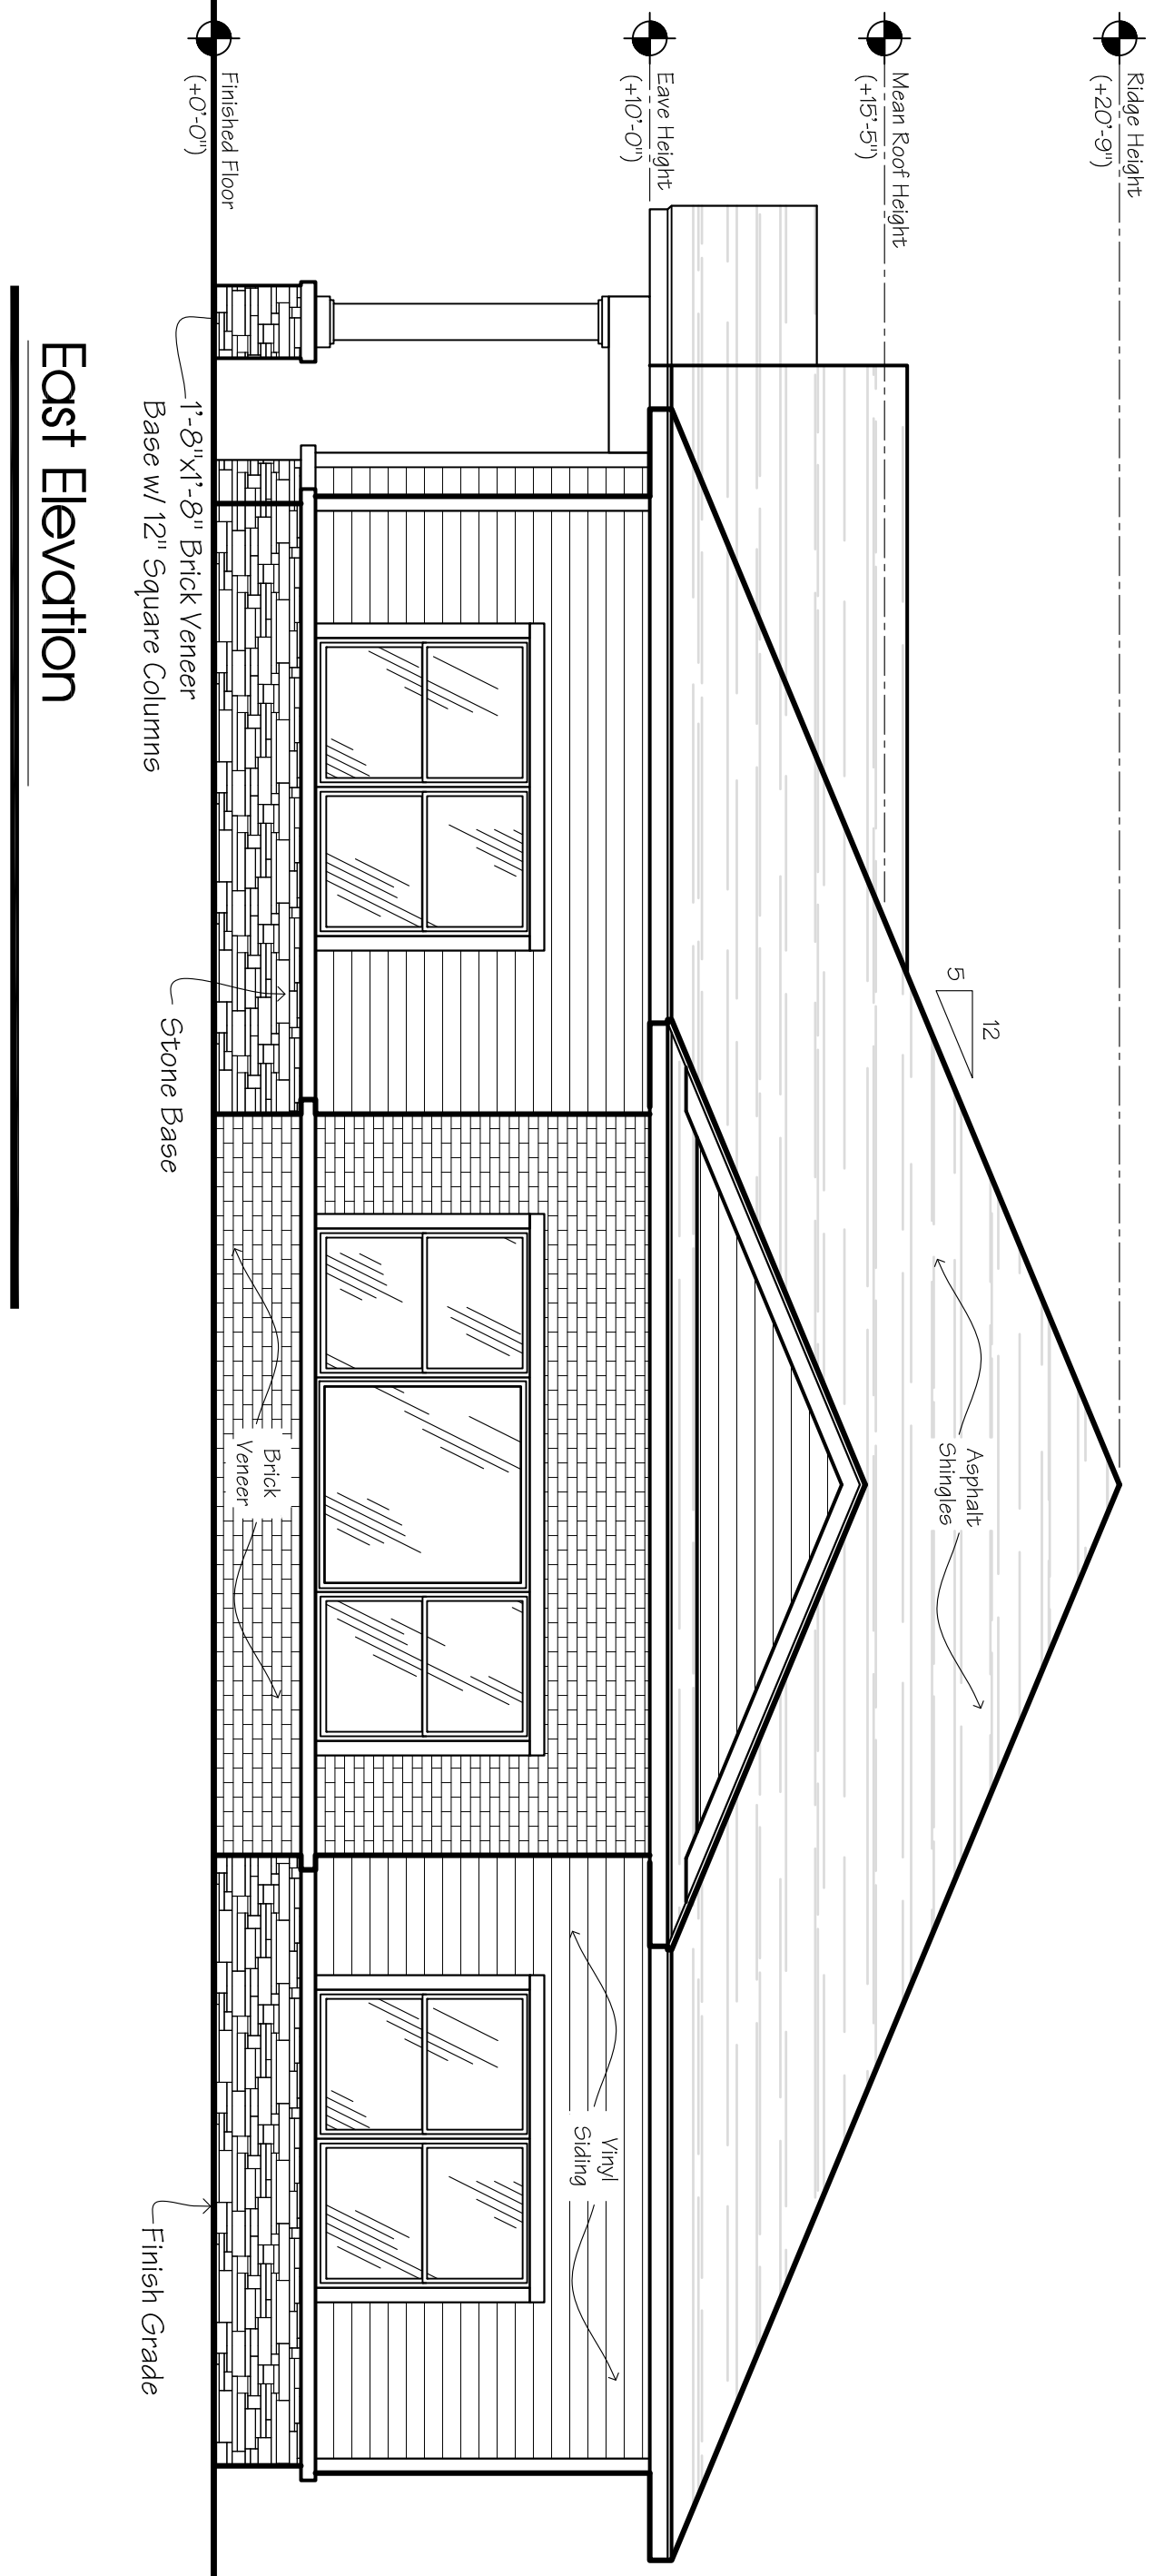

North Elevation

1/4" = 1'-0"

East Elevation

1/4" = 1'-0"

South Elevation

1/4" = 1'-0"

West Elevation

1/4" = 1'-0"

# Clubhouse Concept Elevations

Dodge Road Getzville, NY

3/20/2023