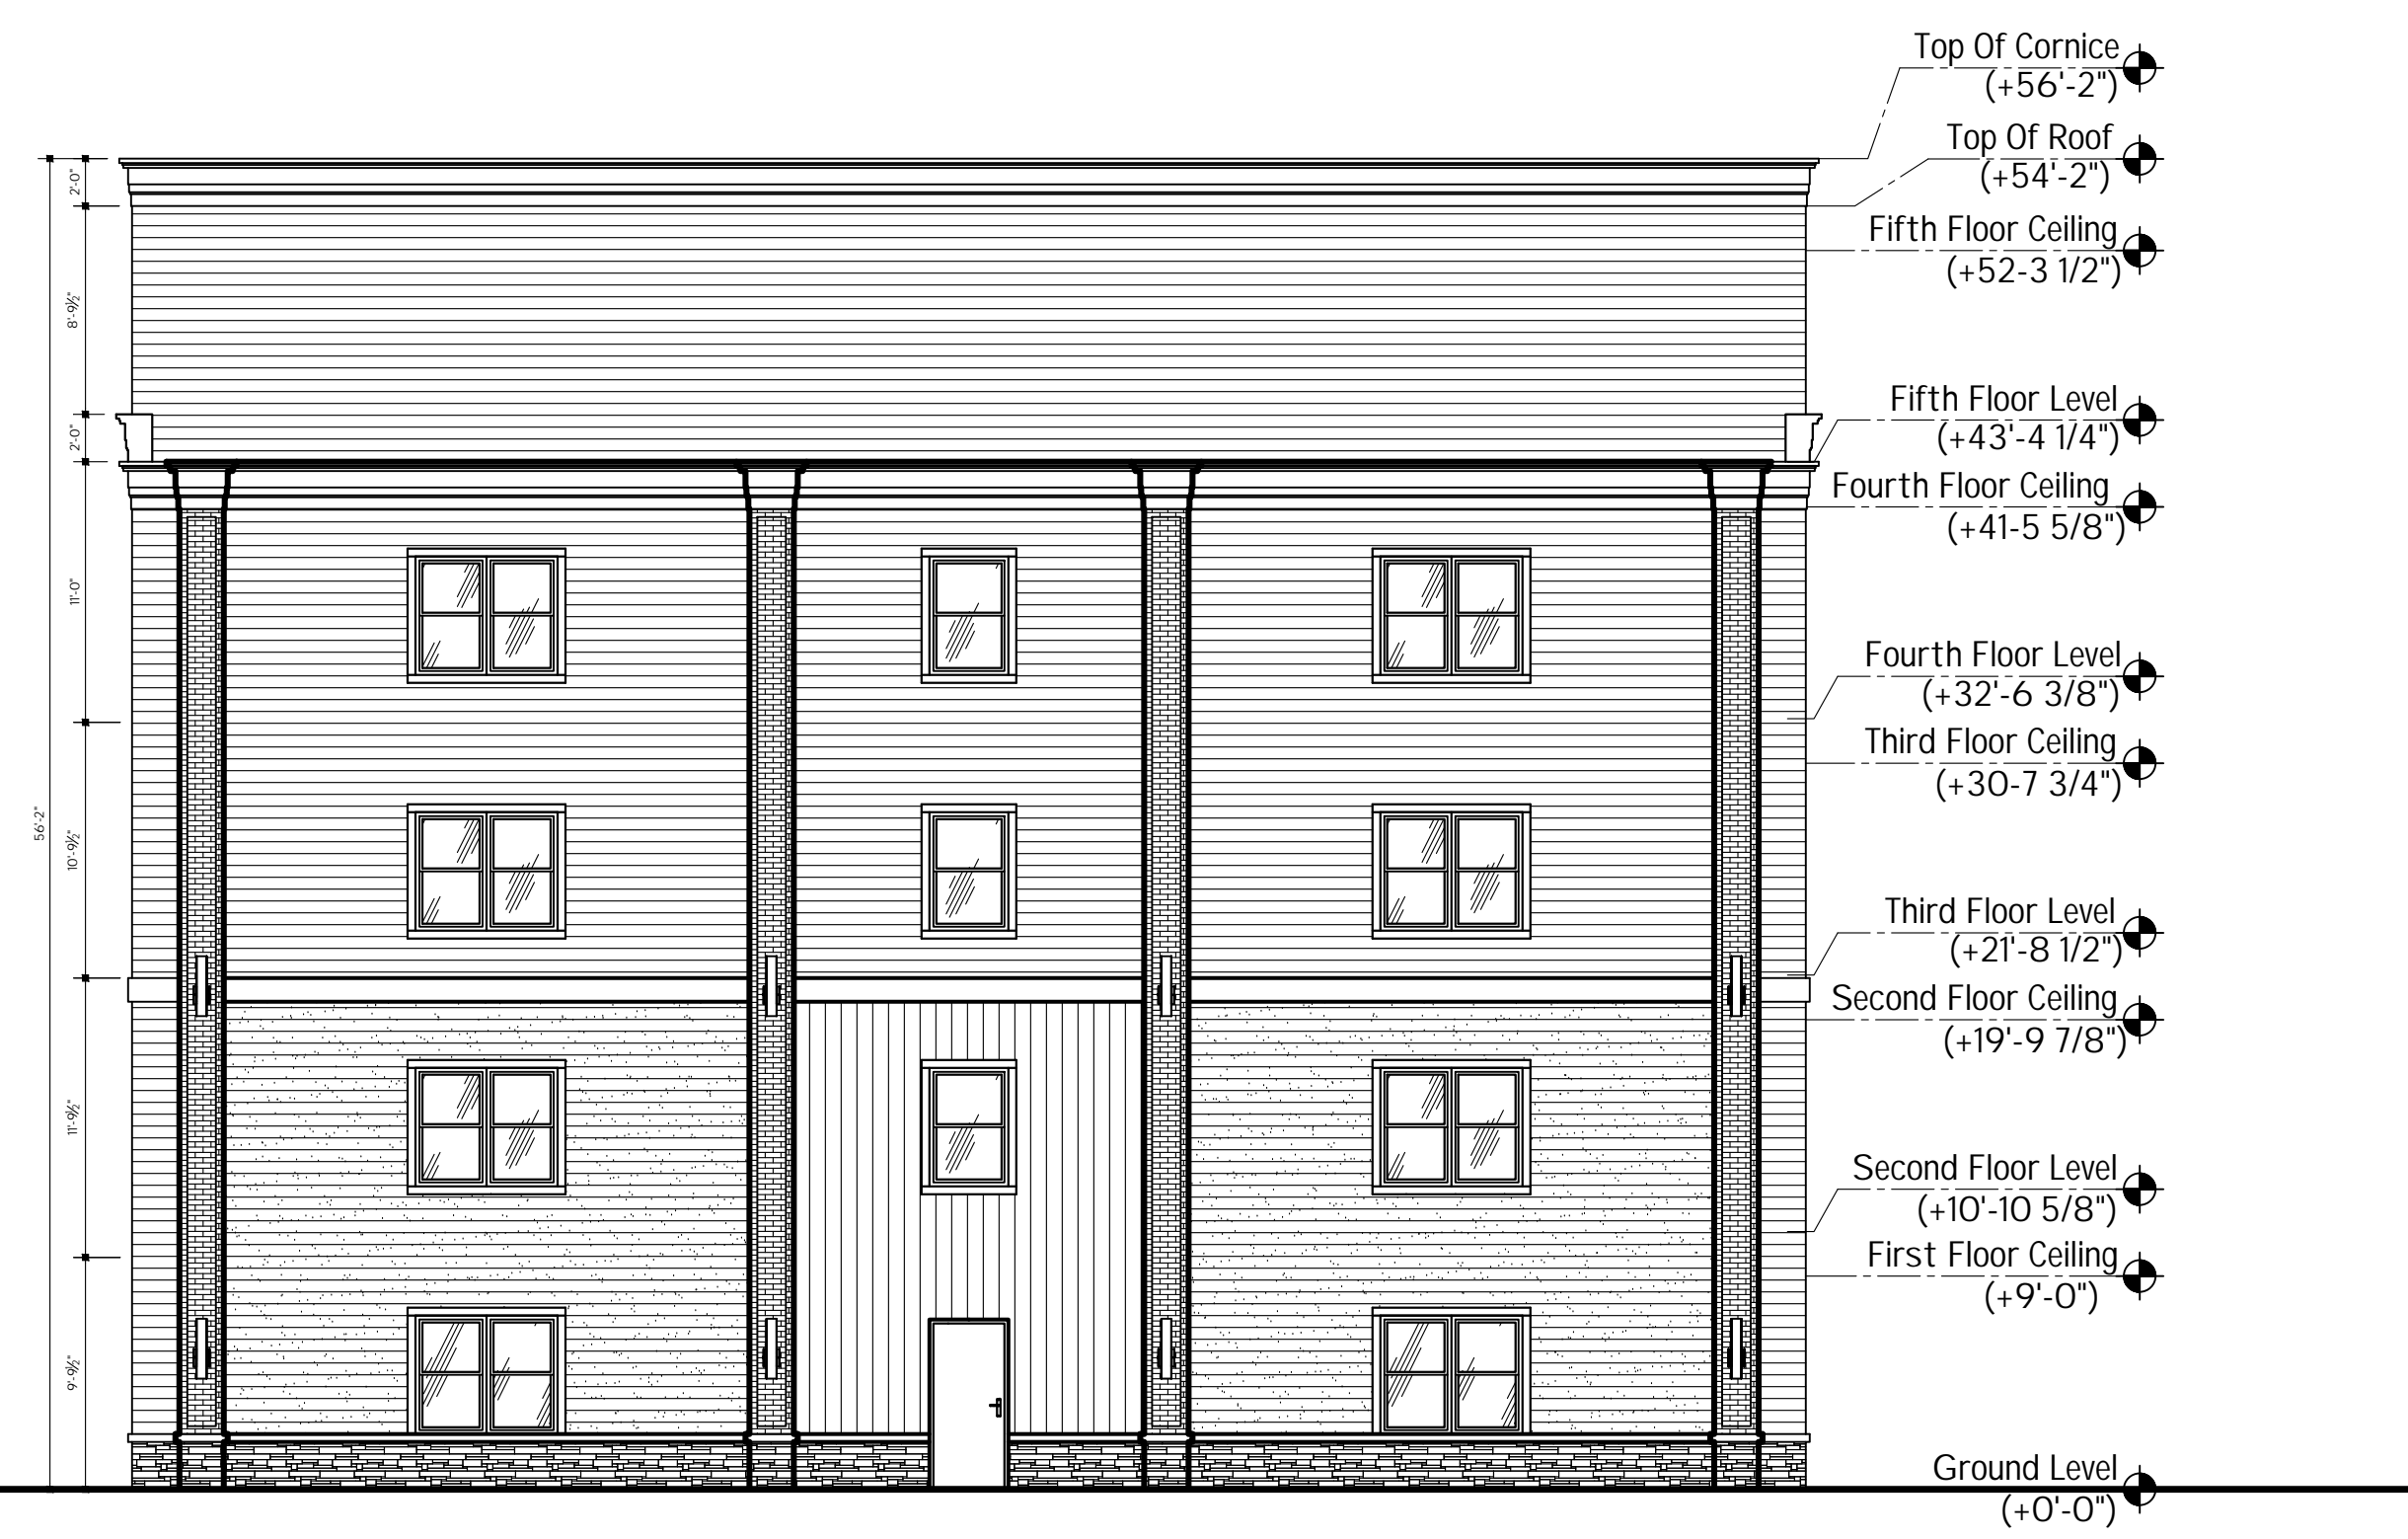

1/8" = 1'-0"

1/8" = 1'-0"

Multi-Family Concept Elevations

Dodge Road Getzville, NY

3/20/2023

Concept Left Side Elevation

1/8" = 1'-0"

Concept Right Side Elevation

1/8" = 1'-0"